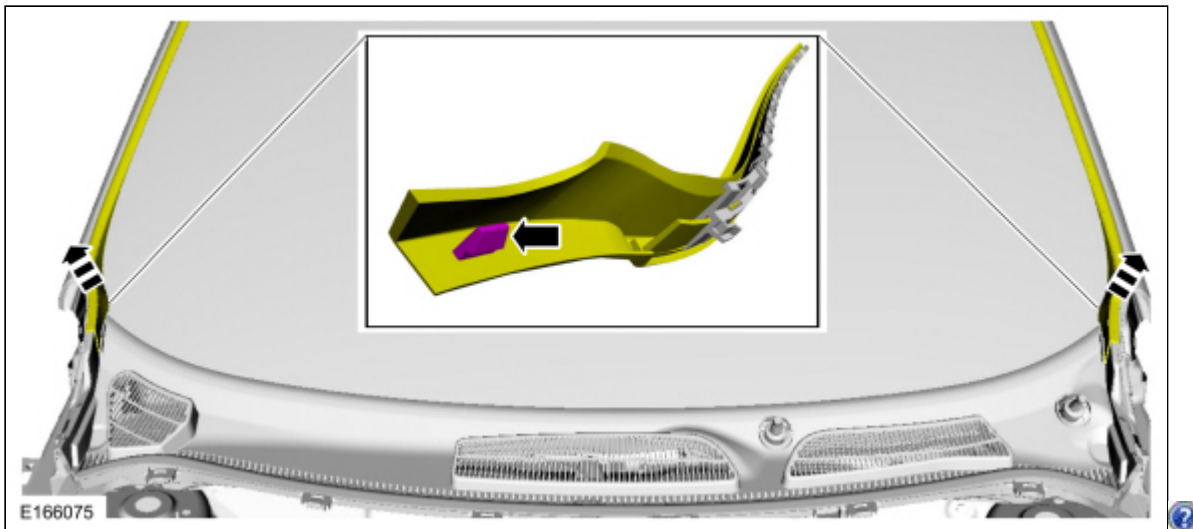

### Cowl Panel Grille

#### Removal

1. On both sides.  
Refer to: [Windshield Wiper Pivot Arm](#) (501-16 Wipers and Washers, Removal and Installation).
- 2.

- 3.