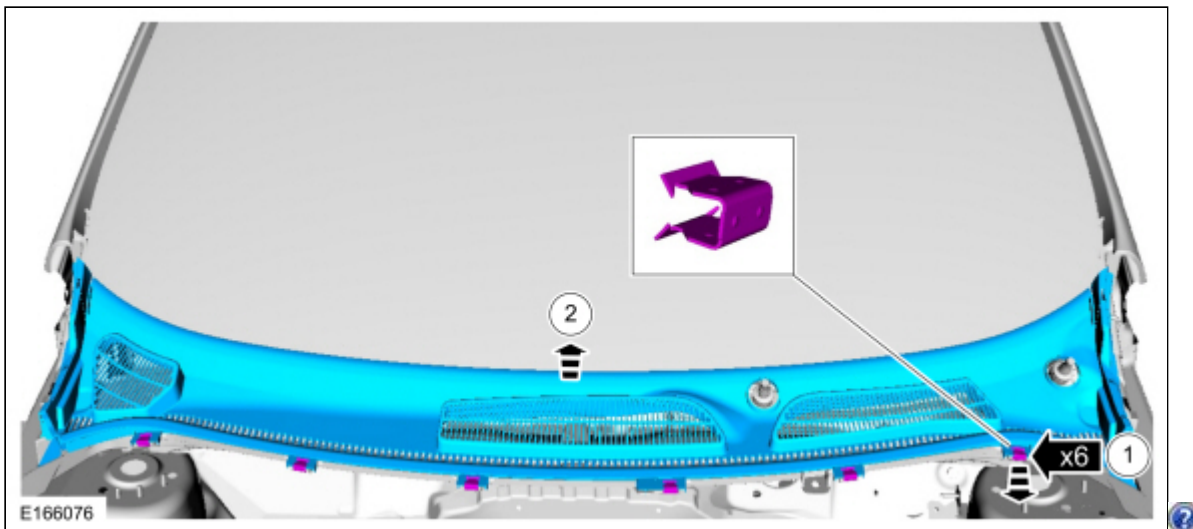

### Cowl Panel Grille

#### Removal

1. On both sides.  
Refer to: [Windshield Wiper Pivot Arm](#) (501-16 Wipers and Washers, Removal and Installation).
- 2.

- 3.